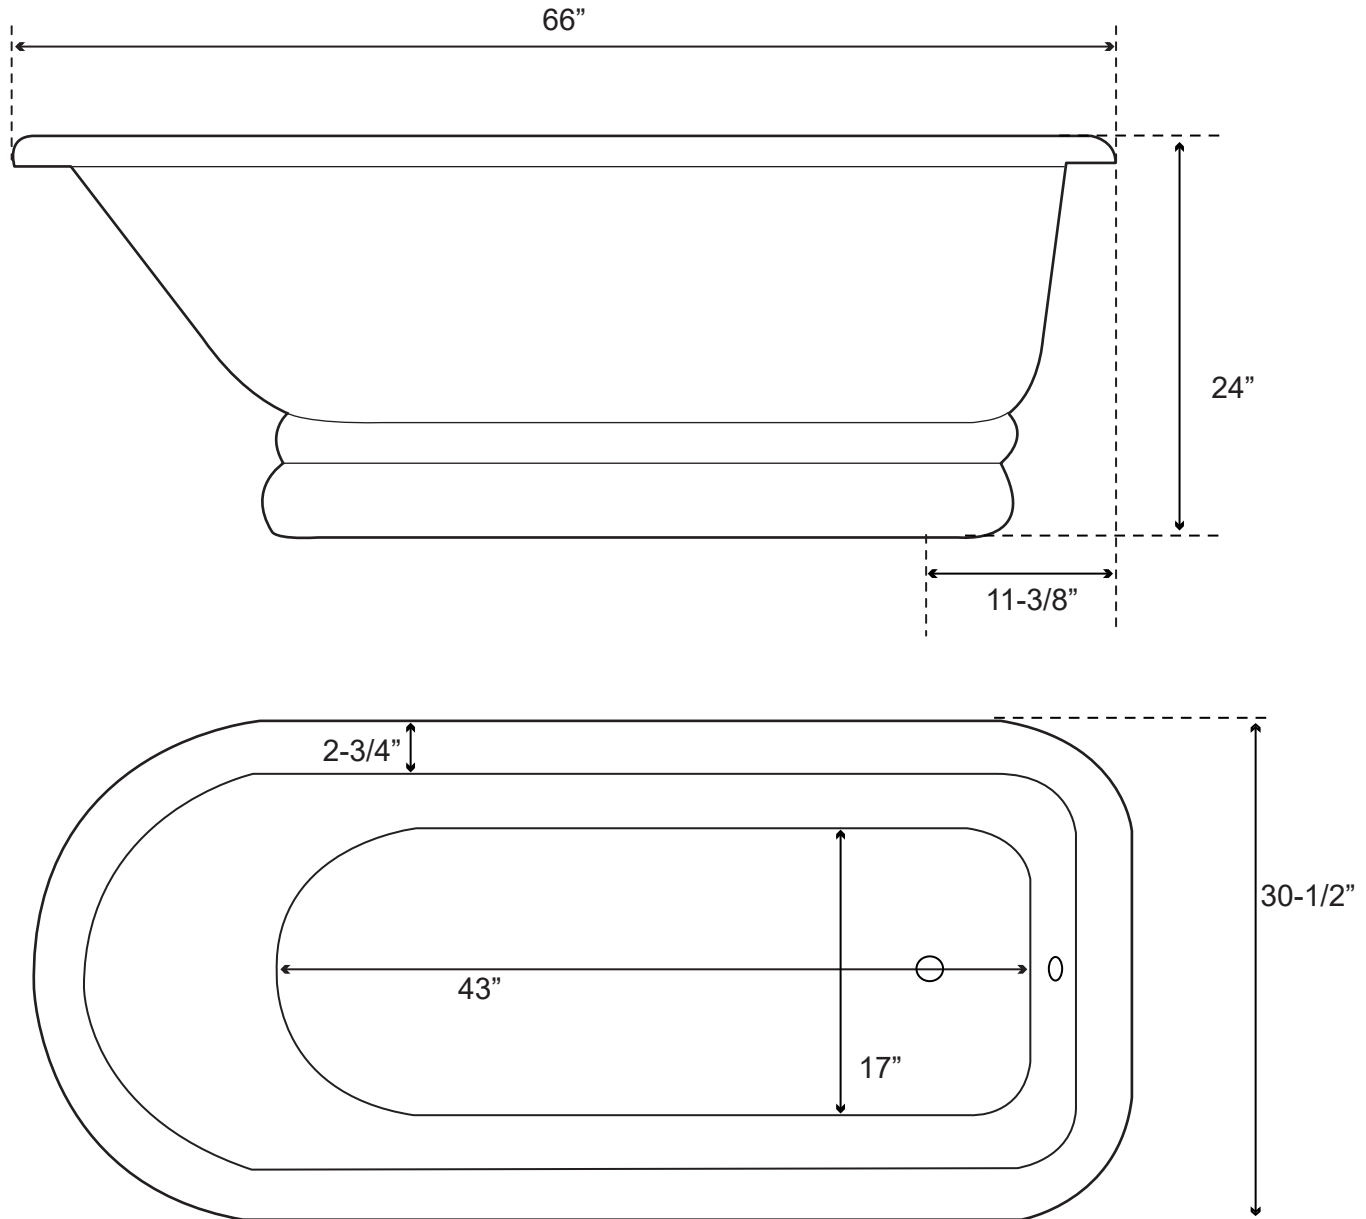

66" Cast Iron Roll Top Tub with Pedestal

Dimensions	66" L x 30-1/2" W x 24" H
Water Capacity	42 gallons
Tub Weight Uncrated	410 lbs
Water Depth	13 1/2" H
Faucet Configurations	no rim holes

Measurements may vary by up to 1/2"