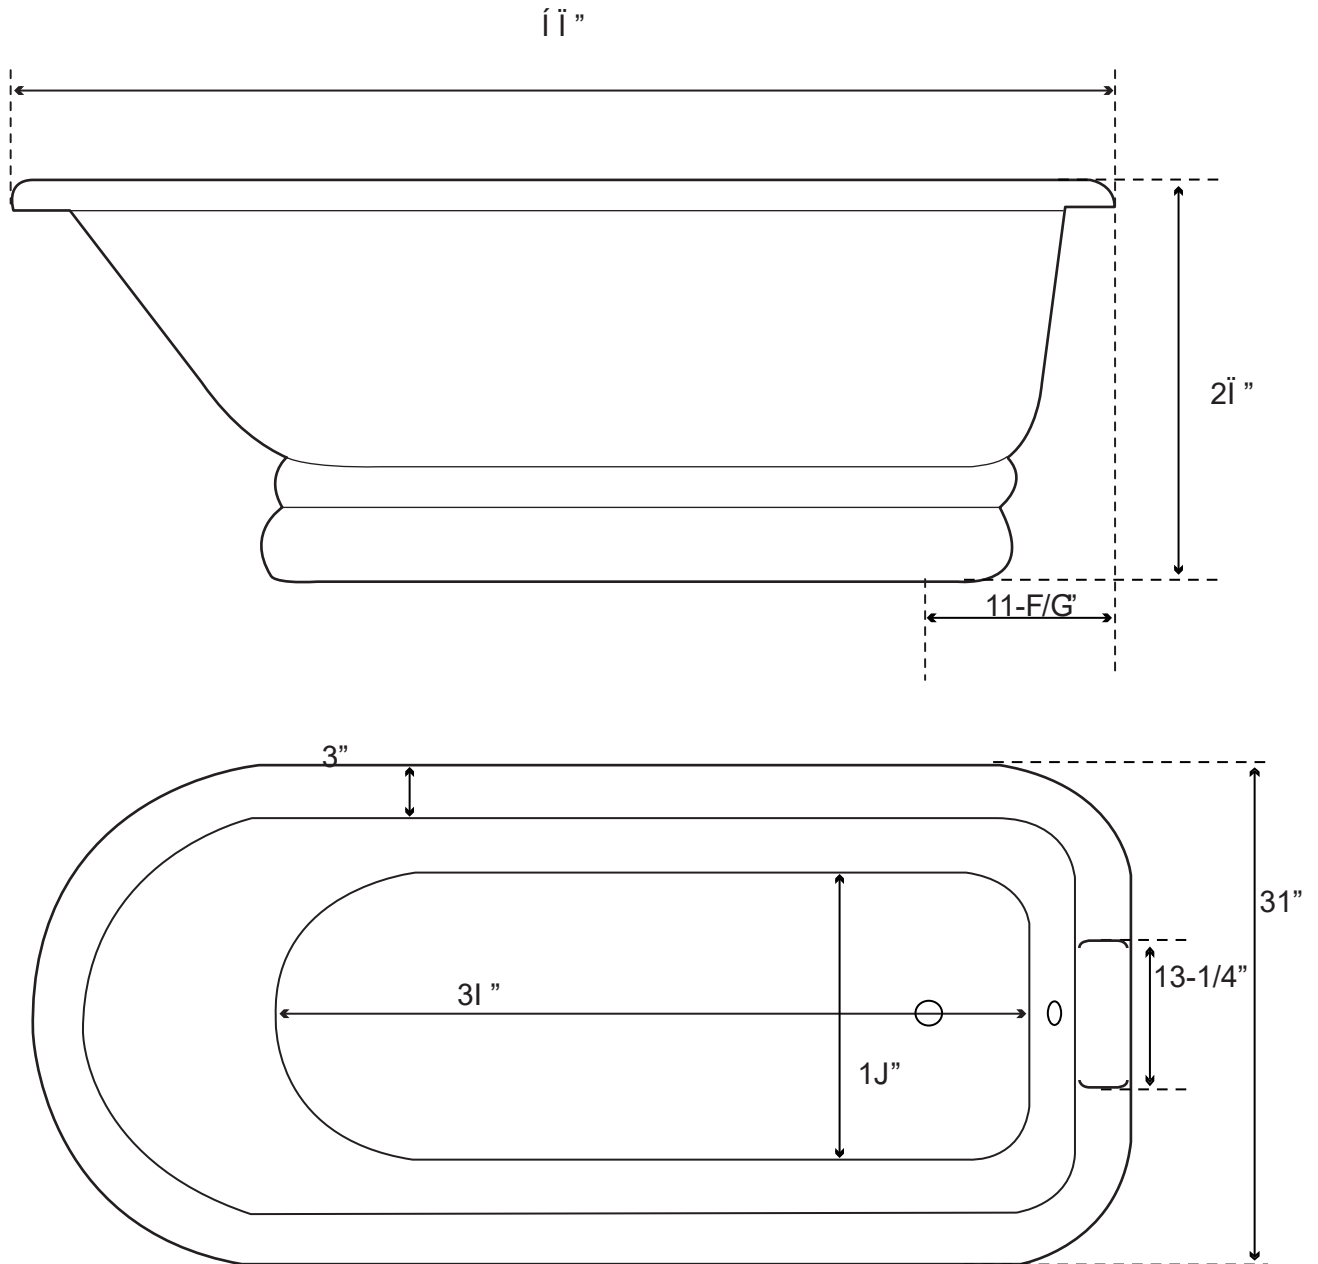

) +” Cast Iron Roll Top Tub with Pedestal

Dimensions	44 1/2" L x 30-1/2" W x 24" H
Water Capacity	43 gallons
Tub Weight Uncrated	44 lbs
Water Depth	16 1/2" H
Faucet Configurations	no rim holes (RT1 0-P) / 7" rim holes (RT1 1-P)

Measurements may vary by up to 1/2"